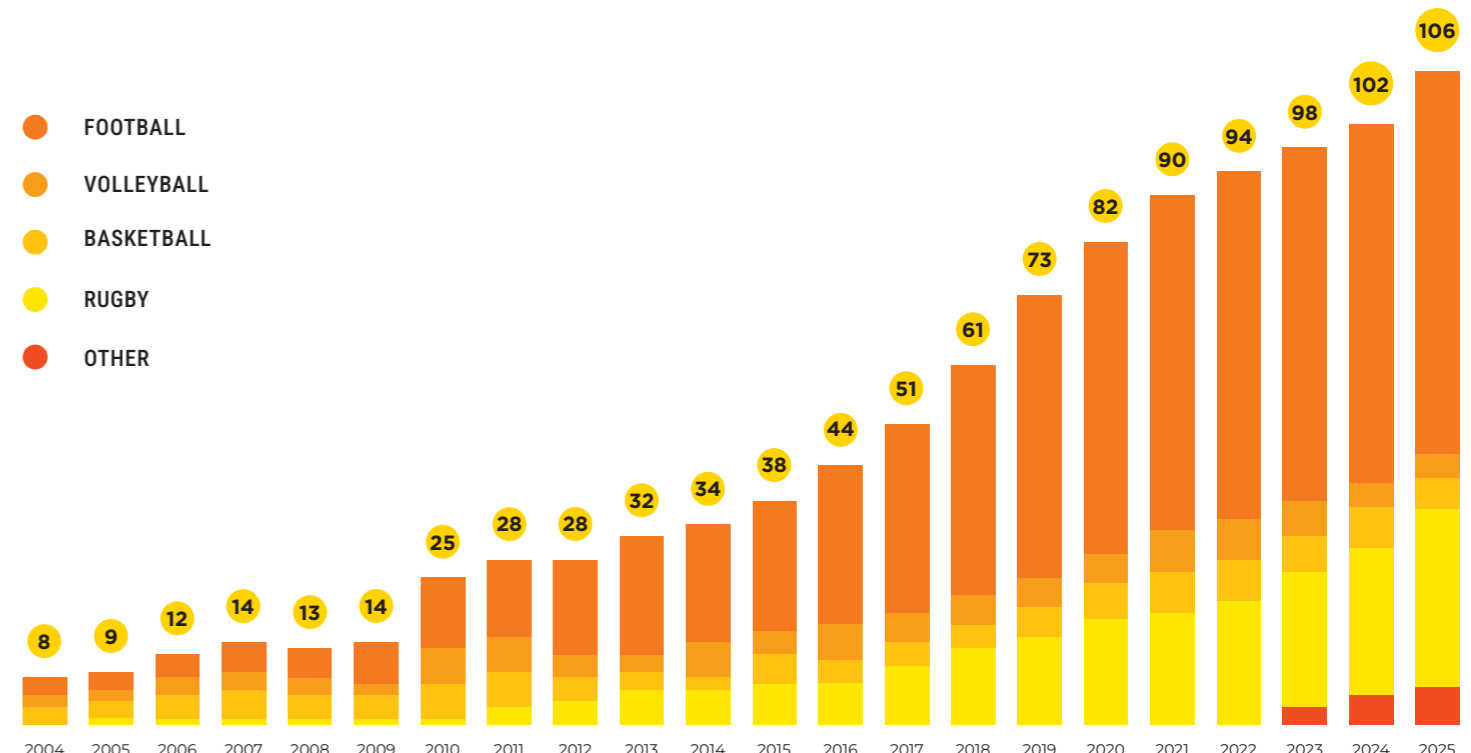

A UNIQUE PORTFOLIO OF PRO CLUBS AND FEDERATIONS