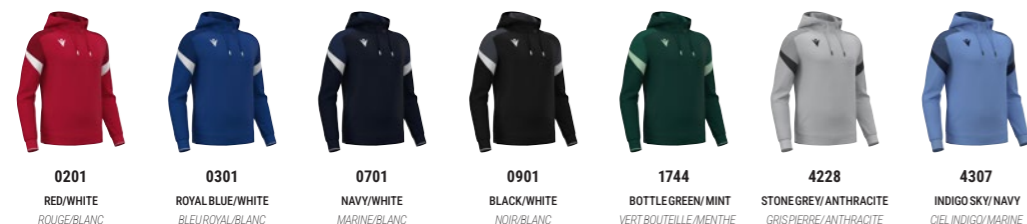

0201 RED/WHITE ROUGE/BLANC | 0301 ROYAL BLUE/WHITE BLEU ROYAL/BLANC | 0701 NAVY/WHITE MARINE/BLANC | 0901 BLACK/WHITE NOIR/BLANC | 1744 BOTTLE GREEN/MINT VERT BOUTEILLE/MENTHE | 4228 STONE GREY/ANTHRACITE GRIS PIERRE/ANTHRACITE | 4307 INDIGO SKY/NAVY CIEL INDIGO/MARINE

8223

JOTNAR

PANTS

POLY DRY: 100% POLYESTER

SR	M	L	XL	2XL	3XL	4XL	5XL
JR	5XS	4XS	3XS	2XS	XS	S	

708 Kč / 28,3 €

- › Elastic leg bottom
- › Waistband with flat drawstring

- › Bas de jambe élastique
- › Ceinture large avec cordon coulissant plat

8224

WALO

PANTS

POLY DRY + PER-FLEECE: 100% POLYESTER

SR	M	L	XL	2XL	3XL	4XL	5XL
JR	5XS	4XS	3XS	2XS	XS	S	

944 Kč / 37,8 €

- › Flat drawstring
- › Side pockets

- › Cordon coulissant plat
- › Poches latérales

80000038

HERACLES

PANTS

CONFORTEX: 100% POLYESTER

SR	M	L	XL	2XL	3XL	4XL	5XL
JR	5XS	4XS	3XS	2XS	XS	S	

884 Kč / 35,4 €

- › Waistband with flat drawstring
- › Side welt pockets (no zip)

- › Ceinture large avec cordon coulissant plat
- › Poches passepoilées sur les côtés (sans fermeture éclair)

8168

NEPRI HERO

PANTS

POLY DIAGONAL: 100% POLYESTER

SR	M	L	XL	2XL	3XL	4XL	5XL
JR	5XS	4XS	3XS	2XS	XS	S	

1 388 Kč / 55,5 €

- › Flat drawstring
- › Side pockets with die-cast zips

- › Cordon coulissant plat
- › Poches latérales avec fermeture à glissière moulée sous pression