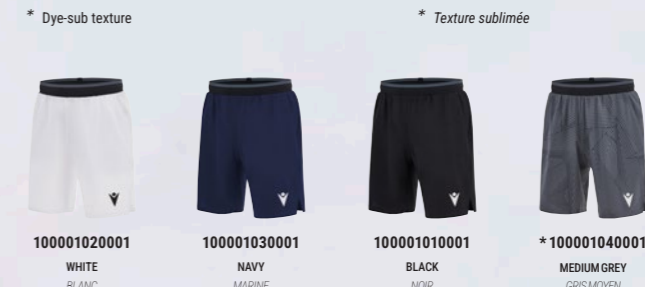

MIGUEL IV *ICON*
MATCH DAY SHORTS

1 274 Kč / 51,0 € AVAILABLE UNTIL 2027

MICROFIBER STRETCH: 92% POLYESTER - 8% ELASTAN

SR	M	L	XL	2XL	3XL	4XL	5XL
JR	5XS	4XS	3XS	2XS	XS	S	

- › Waistband with exposed elastic and flat drawstring
- › Laser-cut ventilation holes in back
- › Side pockets
- › Side vents
- › Macron Hero logo in silicone on front
- › Ceinture large avec élastique visible et cordon coulissant plat
- › Trous découpés au laser dans le dos pour l'aération
- › Poches latérales
- › Fentes latérales
- › Logo Macron Hero siliconé sur le devant

100001020001 WHITE BLANC
100001030001 NAVY MARINE
100001010001 BLACK NOIR
*100001040001 MEDIUM GREY GRIS MOYEN