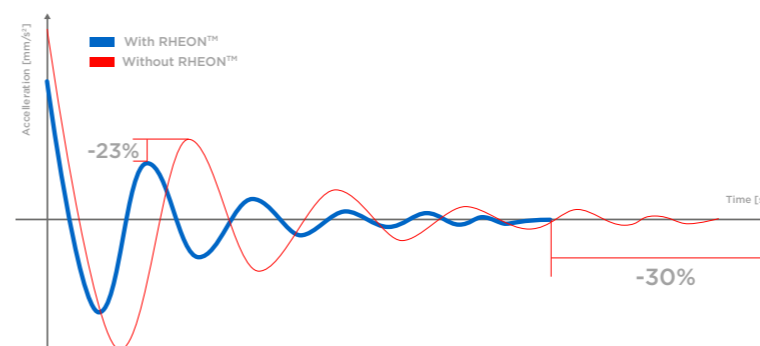

Tests conducted by the university of Bologna show that:

- 23% reduction in vibration intensity
- 30% faster vibration damping
- Enhanced protection against fatigue and potential injuries

Les tests effectués par l'Université de Bologne montrent que:

- Réduction de 23% de l'intensité des vibrations
- 30% plus rapide pour l'amortissement des vibrations
- Meilleure protection contre la fatigue et les blessures potentielles