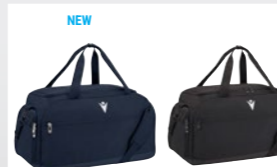

NAVY
MARINE

BLACK
NOIR