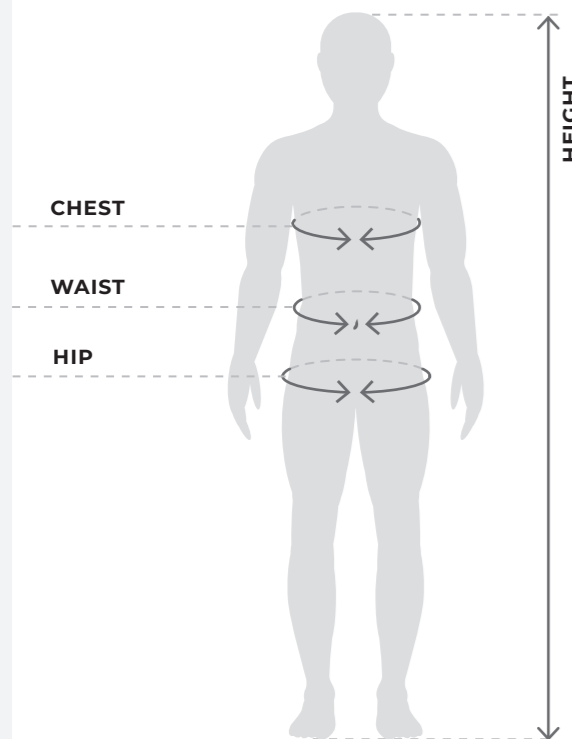

KEY TO THE SYMBOLS USED

XX PCS

NUMBER OF PIECES ASSOCIATED WITH THE ITEM CODE.

PRODUCTS WITH COTTON COMING FROM BETTER COTTON.

WATER PROOF FABRIC RESISTANT TO WATER COLUMN > 10,000 MM > 3,000 MM

SUITABLE FOR FOOD AND DRINKS.

CERTIFICATIONS

PPE PERSONAL PROTECTIVE EQUIPMENT

SIZES - CLOTHING

MAN/UNISEX FIT

	JUNIOR UP TO 13 YEARS OF AGE / JUSQU'À 13 ANS							
	HEIGHT		CHEST		WAIST		HIP	
	CM	FEET	CM	INCH	CM	INCH	CM	INCH
4XS	110 - 119	3FT6 - 3FT9	60 - 64	23.5 - 25	56 - 59	22 - 23	66 - 70	26 - 27.5
3XS	120 - 132	3FT9 - 4FT3	64 - 72	25 - 28	59 - 64	23 - 25	70 - 76	27.5 - 30
2XS	133 - 146	4FT3 - 4FT8	72 - 80	28 - 31.5	64 - 69	25 - 27	76 - 82	30 - 32
XS	147 - 160	4FT8 - 5FT2	80 - 88	31.5 - 34.5	69 - 74	27 - 29	82 - 88	32 - 34.5
S	160 - 172	5FT2 - 5FT6	88 - 96	34.6 - 37.8	74 - 79	29 - 31	88 - 94	34.6 - 37

	ADULT							
	HEIGHT		CHEST		WAIST		HIP	
	CM	FEET	CM	INCH	CM	INCH	CM	INCH
M	171 - 179	5FT6 - 5FT8	96 - 100	38 - 39.5	84 - 88	33 - 34.5	96 - 100	37.8 - 39.5
L	178 - 185	5FT8 - 6FT	100 - 104	39.5 - 41	88 - 92	34.5 - 36	100 - 104	39.5 - 41
XL	183 - 190	6FT - 6FT2	104 - 108	41 - 42.5	92 - 97	36 - 38.2	104 - 108	41 - 42.5
2XL	188 - 195	6FT1 - 6FT4	108 - 113	42.5 - 44.5	97 - 102	38.2 - 40	108 - 112	42.5 - 44
3XL	193 - 200	6FT3 - 6FT5	113 - 122	44.5 - 48	102 - 112	40 - 44	112 - 121	44 - 47.6
4XL	198 - 205	6FT5 - 6FT7	122 - 131	48 - 51.6	112 - 122	44 - 48	121 - 130	47.6 - 51.2
5XL	203 - 210	6FT6 - 6FT8	131 - 140	51.6 - 55	122 - 132	48 - 52	130 - 139	51.2 - 54.7