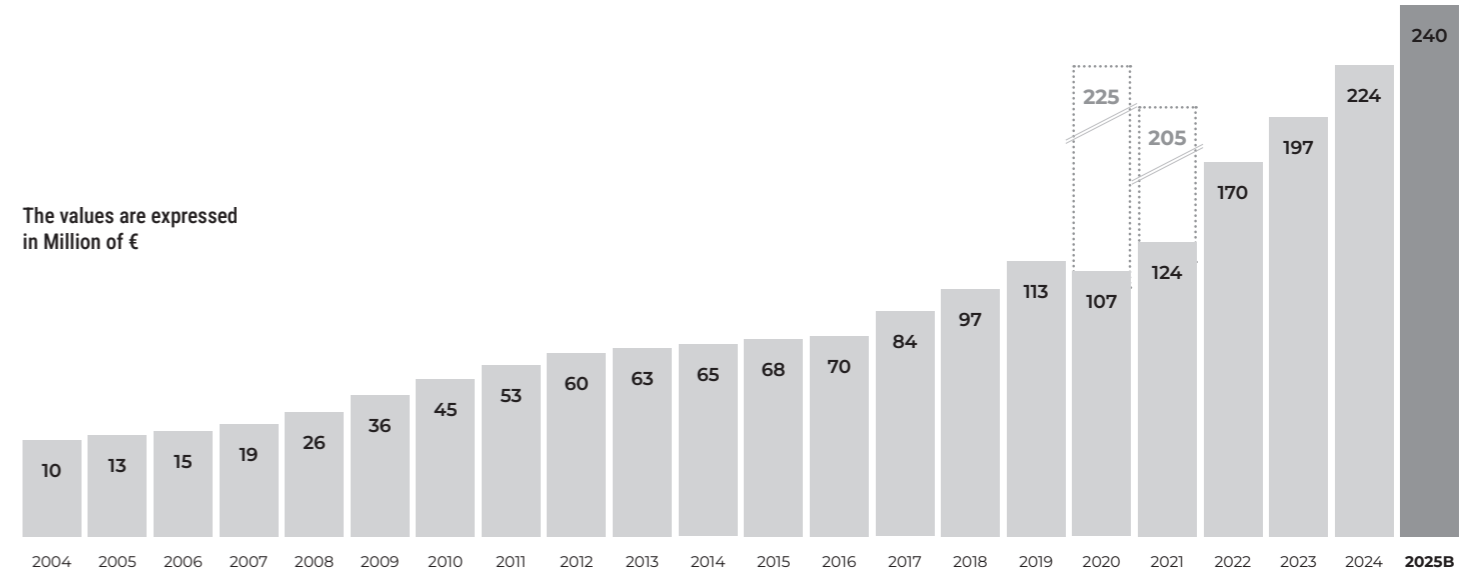

Notre nom, **Macron**, dérive du préfixe grec « μακρο » (makro), qui signifie « grand ». Notre ambition et notre engagement sont donc inscrits dans notre nom.

Le logo de notre entreprise, le **Macron Hero**, représente un athlète qui se réjouit d'avoir atteint son objectif. Il incarne notre philosophie: **#BecomeYourOwnHero**. La gratification souligne que chacun devrait s'efforcer de devenir la meilleure version de lui-même.

SCAN THE QR CODE AND DISCOVER MORE

A SUCCESSFUL STORY OF IMPRESSIVE GROWTH

The values are expressed in Million of €

Macron is an iconic Italian brand of high-performance sportswear that has achieved extraordinary growth over the past 20 years. The success is fuelled by a relentless passion for innovative design, superior quality and cutting-edge technology. By deeply understanding the needs and aspirations of teams, athletes, and sports enthusiasts, Macron consistently develops products that inspire individuals to unleash their full potential, while fostering a strong sense of team spirit that helps everyone become the best version of themselves.