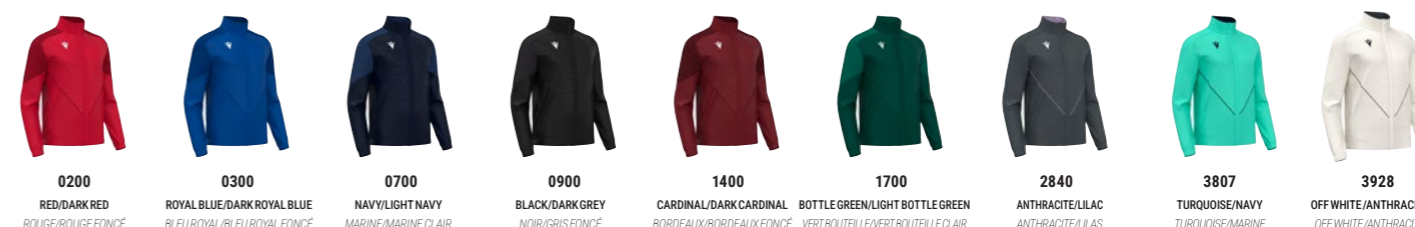

80000281

MORPHEUS

MICROFIBER FULL LENGTH ZIP TOP

HP ELASTICFIBER + POLY DIAGONAL + MESH LINING: 100% POLYESTER

SR	M	L	XL	2XL	3XL	4XL	5XL
JR	5XS	4XS	3XS	2XS	XS	S	

- › Two-tone ribbed collar
- › Full-length die-cast zip
- › Zip pockets
- › Elasticated cuffs and rear waistband
- › Embossed texture on front

- › Col en côte bicolore
- › Fermeture à glissière complète moulée sous pression
- › Poches avec fermeture à glissière
- › Poignets et bande arrière élastiqués
- › Texture en relief sur le devant

2 320 Kč / 92,8 € AVAILABLE UNTIL 2028