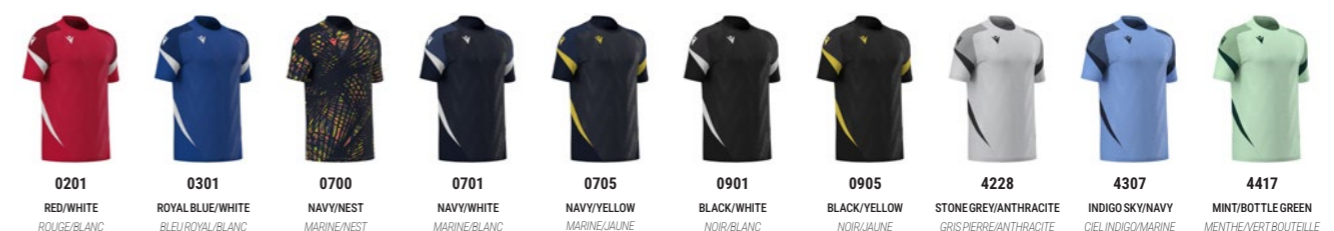

TOTEM NEW

MATCH DAY SHIRT

SOFTLOCK: 100% POLYESTER

SR	M	L	XL	2XL	3XL	4XL	5XL
JR	5XS	4XS	3XS	2XS	XS	S	

- › Crew neck in main fabric
- › Contrasting mesh triangular inserts
- › Micromesh back
- › Embossed texture on front

- › Col rond dans le tissu principal
- › Empiècements triangulaires en mesh contrasté
- › Dos en micromesh
- › Texture en relief sur le devant

877 Kč / 35,1 €

AVAILABLE UNTIL 2029